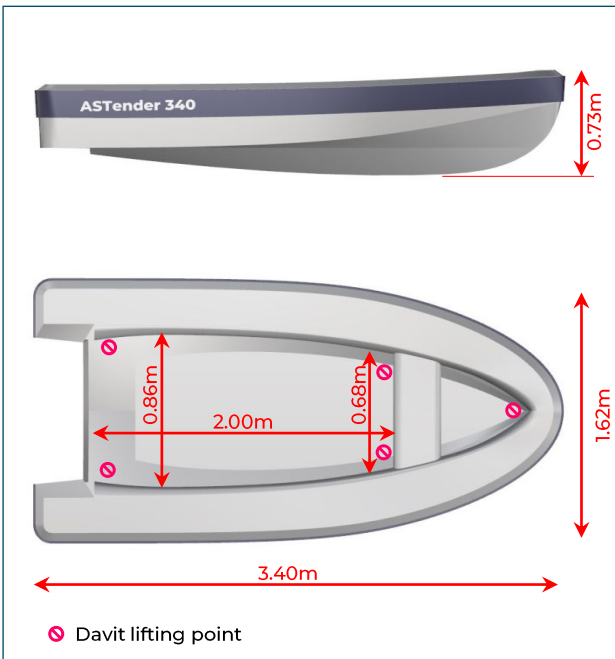

# ASTender 340

Enhance your performance with the lightest tender on the market.

The ASTender 340 carbon weighs 39kg only, which makes it the ultimate companion for all your endeavours.

## Specifications

Overall length	3.40m	11.16ft
Overall width	1.62m	5.32ft
Net carbon hull weight	39kg	86lb
Recommended/ max. outboard	short shaft 10hp / 15hp	
Max. PAX / load CE category: C	5 / 480kg	5 / 1058lb

## Model includes

- Deep V keel
- High freeboard
- Double bottom
- Non-skid in cockpit
- 5 Davit lifting points
- 3 Towing points
- Transom reinforcements
- Large draining bung
- Tiller extension